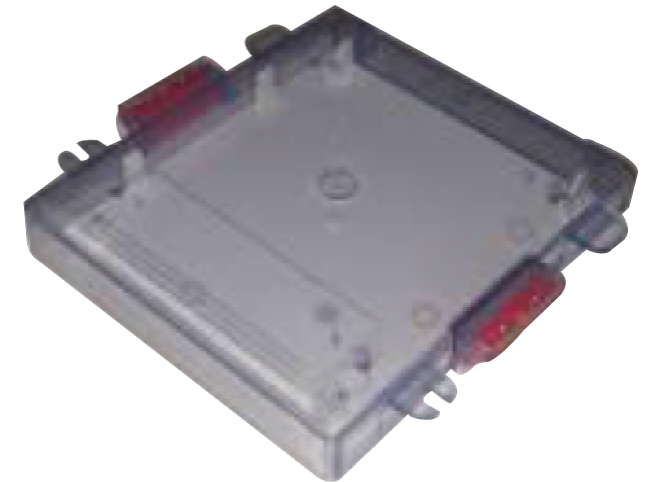

- Reticle & Cassette Robot Canon

- Nikon Centertable Rotation Unit Repair
- Nikon Robot Repair

RETICLE CASES

- Nikon 5" & 6" (used OEM cases & second source cases)
- Canon 5" & 6" (second source)
- Reticle Racks/ Stockers for storage and reticle boxes in the cleanroom.