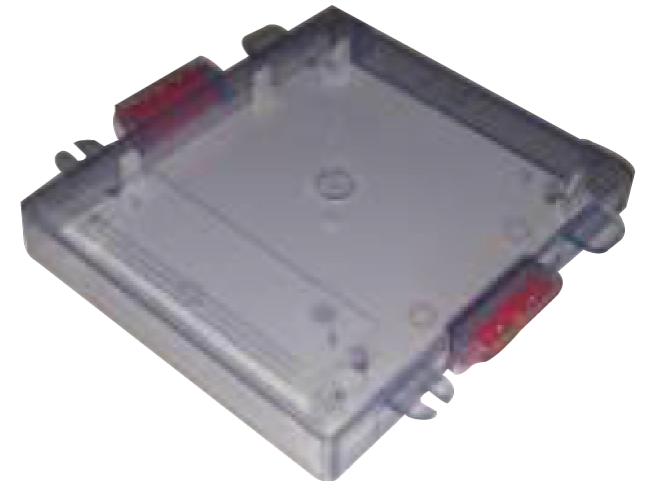

REPAIR OF RETICLE & WAFER ROBOT FOR CANON, NIKON

- Wafer Robot Canon

- Reticle & Cassette Robot Canon

- Nikon Centertable Rotation Unit Repair
- Nikon Robot Repair

RETICLE CASES

- Nikon 5" & 6" (used OEM cases & second source cases)
- Canon 5" & 6" (second source)
- Reticle Racks/ Stockers for storage and reticle boxes in the cleanroom.