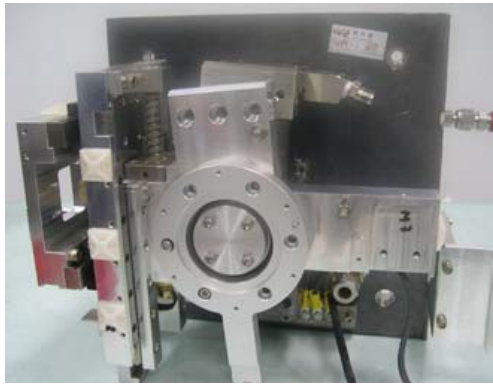

IMP COMPONENTS OVERHAUL

Axcelis HE/VHE
Manipulator