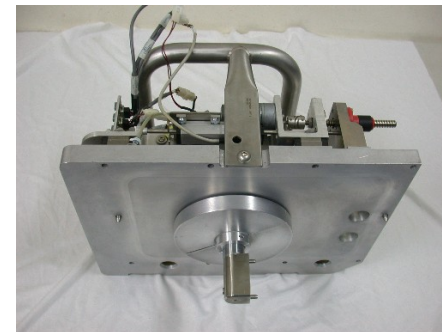

Viista 810
Manipulator