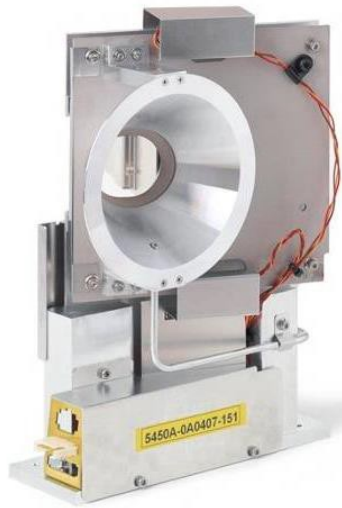

REPAIR FOR CANON, NIKON