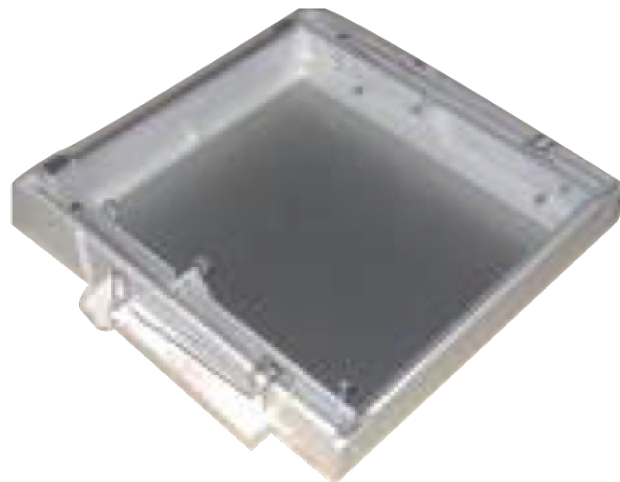

REPAIR OF RETICLE & WAFER ROBOT FOR CANON, NIKON

- Wafer Robot Canon

- Reticle & Cassette Robot Canon

- Nikon Centertable Rotation Unit Repair
- Nikon Robot Repair

RETICLE CASES

- Nikon 5" & 6" (used OEM cases & second source cases)
- Canon 5" & 6" (second source)
- Reticle Racks/ Stockers for storage and reticle boxes in the cleanroom.